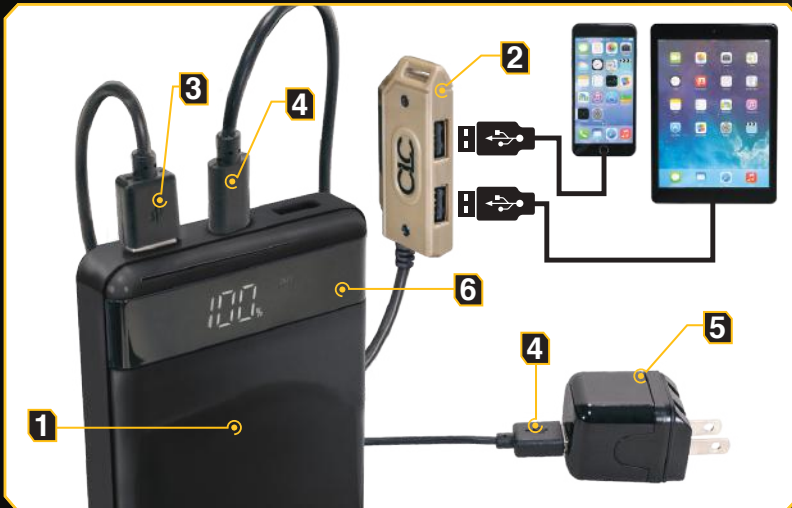

Recharge the power bank with a micro USB cable and AC wall adaptor, both items included with the USB charging system.

CHARGE 2 DEVICES

#ECP135

E-CHARGE USB CHARGING TOOL BACKPACK

USB CHARGING SYSTEM

Backpack includes an internal USB charging system with a removable 10000 mAh power bank that simultaneously charges 2 devices.

CHARGING COMPARTMENT

3 Internal charging wall pockets for tablets, smartphones, and/or camera.

- 20 Multi-use pockets inside, 3 pockets outside, and measuring tape clip to help organize a wide variety of hand tools.
- Vertical pockets keep tools in sight for quick access.
- Padded web carrying handles and adjustable shoulder strap.
- Holds a multitude of tools and accessories like drills, pliers, screwdrivers, wrench sets, drill bits, testers and much more.
- Base pad feet help reduce wear and abrasion.

23
POCKET

USB POWER SUPPLY COMPONENTS

- 1 Charging Power Bank
- 2 Backpack Internal USB Charging Ports
- 3 Internal Charging USB Connector
- 4 Micro USB Power Bank Recharge Connector Cable
- 5 AC Power Bank Recharge Wall Adaptor
- 6 Power Status Display